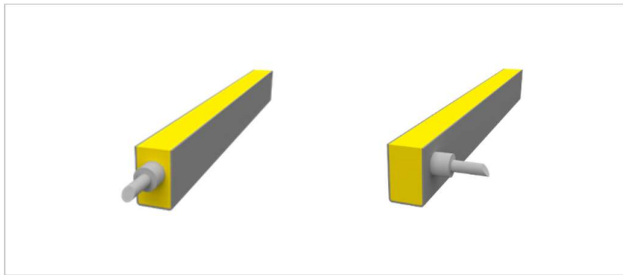

NEON 360 - 13 3D 10W/M 3000K IP67

NGA/LL/NF/13/360D/10/3000/67

LED SPECIFICATION SHEET

PRODUCT DESCRIPTION

This Low Output Neon Flex features a circular cross-section and is designed for flexibility and style. It delivers high-quality, wraparound illumination that meets the demands of modern lighting applications.

PRODUCT NOTES

- Fusion Neon is typically supplied in custom cut lengths, but can also be supplied in reels up to a maximum length of 5m, with cables at both ends.
- A range of mounting accessories are available to ensure easy and secure installation.
- Please note, the 360° Neon cannot be cut to size on site, so precise measurements are required prior to ordering.
- When unreeling NGA's Neon Flex, two people must work together no more than 1.5 m apart. One supports the reel while the other feeds the Neon out for installation. This prevents twisting and protects the internal LEDs.

TECHNICAL INFORMATION

Product Code	NGA/LL/NF/13/360D/10/3000/67
Product Group	Neon Flex
Bend Direction	Horizontal OR Vertical (not Dual)
Power Consumption	10W/m
Supply Voltage	24V DC Constant Voltage
Lumen Output	769
Efficacy	77lm/W
Colour Temperature	3000K
CRI	Ra>90
MacAdam Step	<3SDCM
Lifetime	50000hrs
Cutting Interval	25mm

Dimensions	ø13mm
Mounting Clip	Refer to page 2
Alternative Mounting	Refer to page 2
Bending Diameter	ø≥100mm
Cable Entry	End / Side
Max Run Length	5m
Control Gear	On-Off / TRIAC / 0-10 / DALI / DMX
IP Rating	IP67
IK Rating	IK08
Operating Temperature	-40°C to 55°C
Beam Angle	360°
Protection Class	III