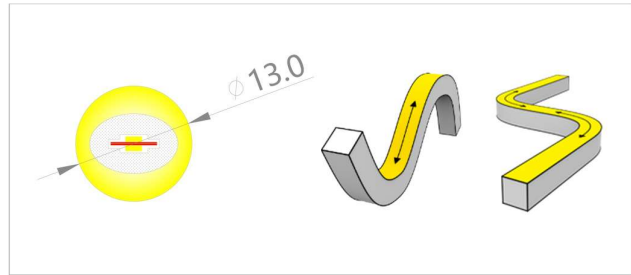

NEON 360 - 13 3D 10W/M 3000K IP67

NGA/LL/NF/13/360D/10/3000/67

LED SPECIFICATION SHEET

PRODUCT DESCRIPTION

This Low Output Neon Flex features a circular cross-section and is designed for flexibility and style. It delivers high-quality, wraparound illumination that meets the demands of modern lighting applications.

PRODUCT NOTES

- Fusion Neon is typically supplied in custom cut lengths, but can also be supplied in reels up to a maximum length of 5m, with cables at both ends.
- A range of mounting accessories are available to ensure easy and secure installation.
- Please note, the 360° Neon cannot be cut to size on site, so precise measurements are required prior to ordering.
- When unreeling NGA's Neon Flex, two people must work together no more than 1.5 m apart. One supports the reel while the other feeds the Neon out for installation. This prevents twisting and protects the internal LEDs.

TECHNICAL INFORMATION

Product Code	NGA/LL/NF/13/360D/10/3000/67
Product Group	Neon Flex
Bend Direction	Horizontal OR Vertical (not Dual)
Power Consumption	10W/m
Supply Voltage	24V DC Constant Voltage
Lumen Output	769
Efficacy	77lm/W
Colour Temperature	3000K
CRI	Ra>90
MacAdam Step	<3SDCM
Lifetime	50000hrs
Cutting Interval	25mm

Dimensions	ø13mm
Mounting Clip	Refer to page 2
Alternative Mounting	Refer to page 2
Bending Diameter	ø≥100mm
Cable Entry	End / Side
Max Run Length	5m
Control Gear	On-Off / TRIAC / 0-10 / DALI / DMX
IP Rating	IP67
IK Rating	IK08
Operating Temperature	-40°C to 55°C
Beam Angle	360°
Protection Class	III