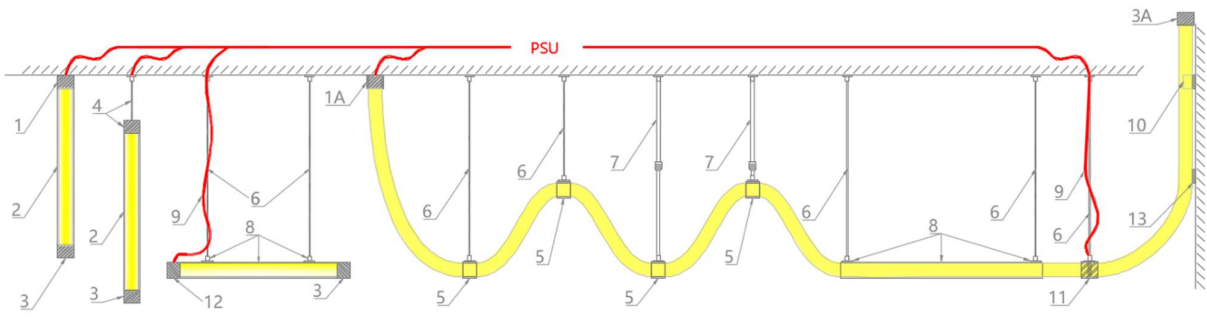

ADDITIONAL INFO

- 1: Aluminum mounting cap with cable entry
- 1A: Aluminum mounting cap with cable entry
- 2: N/A
- 3: N/A
- 3A: N/A
- 4: Hanging cap with built-in power cable
- 5A: N/A
- 5B: N/A

- 6: N/A
- 7: N/A
- 8: N/A
- 9: N/A
- 10: Transparent surface mounting clip
- 11: N/A
- 12: N/A
- 13: N/A